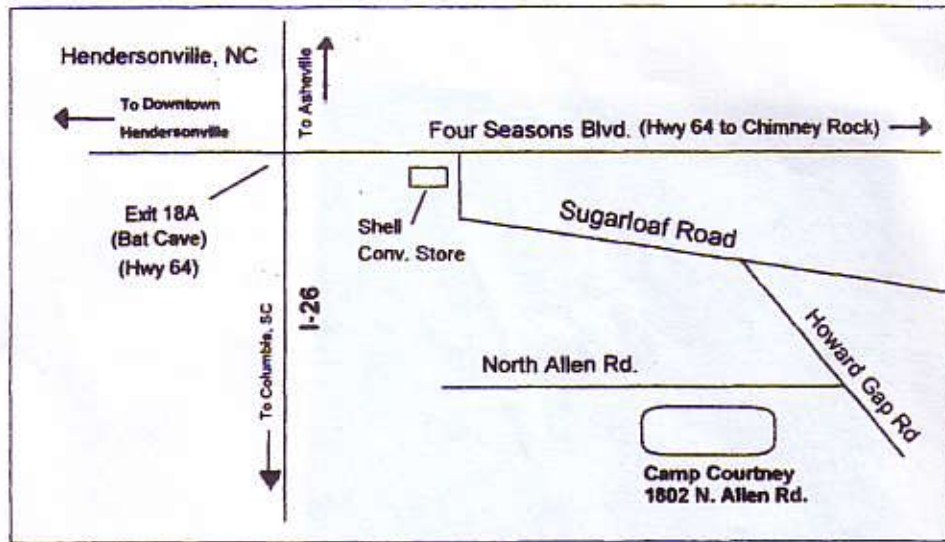

**DIRECTIONS TO F.C. CAROLINA MOUNTAIN CAMP  
AT  
CAMP COURTNEY**

**From COLUMBIA, SC:**

- Take I-26 to Hendersonville, NC.
- Take Exit 18A (Bat Cave) and stay in right-hand lane.
- Turn right at the first light (Sugarloaf Rd) at the Shell Convenient Store.
- Go to Howard Gap Road and turn right.
- Go to North Allen Road and turn right.
- Look for "Camp Courtney" signs on the left

**From Atlanta, GA:**

- Take I-85 north to I-26.
- Follow "From Columbia, SC" from there.

**From Charlotte, NC:**

- Take I-85 south to Hwy. 74 toward Shelby, NC.
- Stay on Hwy. 74 to I-26.
- Take I-26 toward Hendersonville, NC and follow "From Columbia, SC" directions from there.